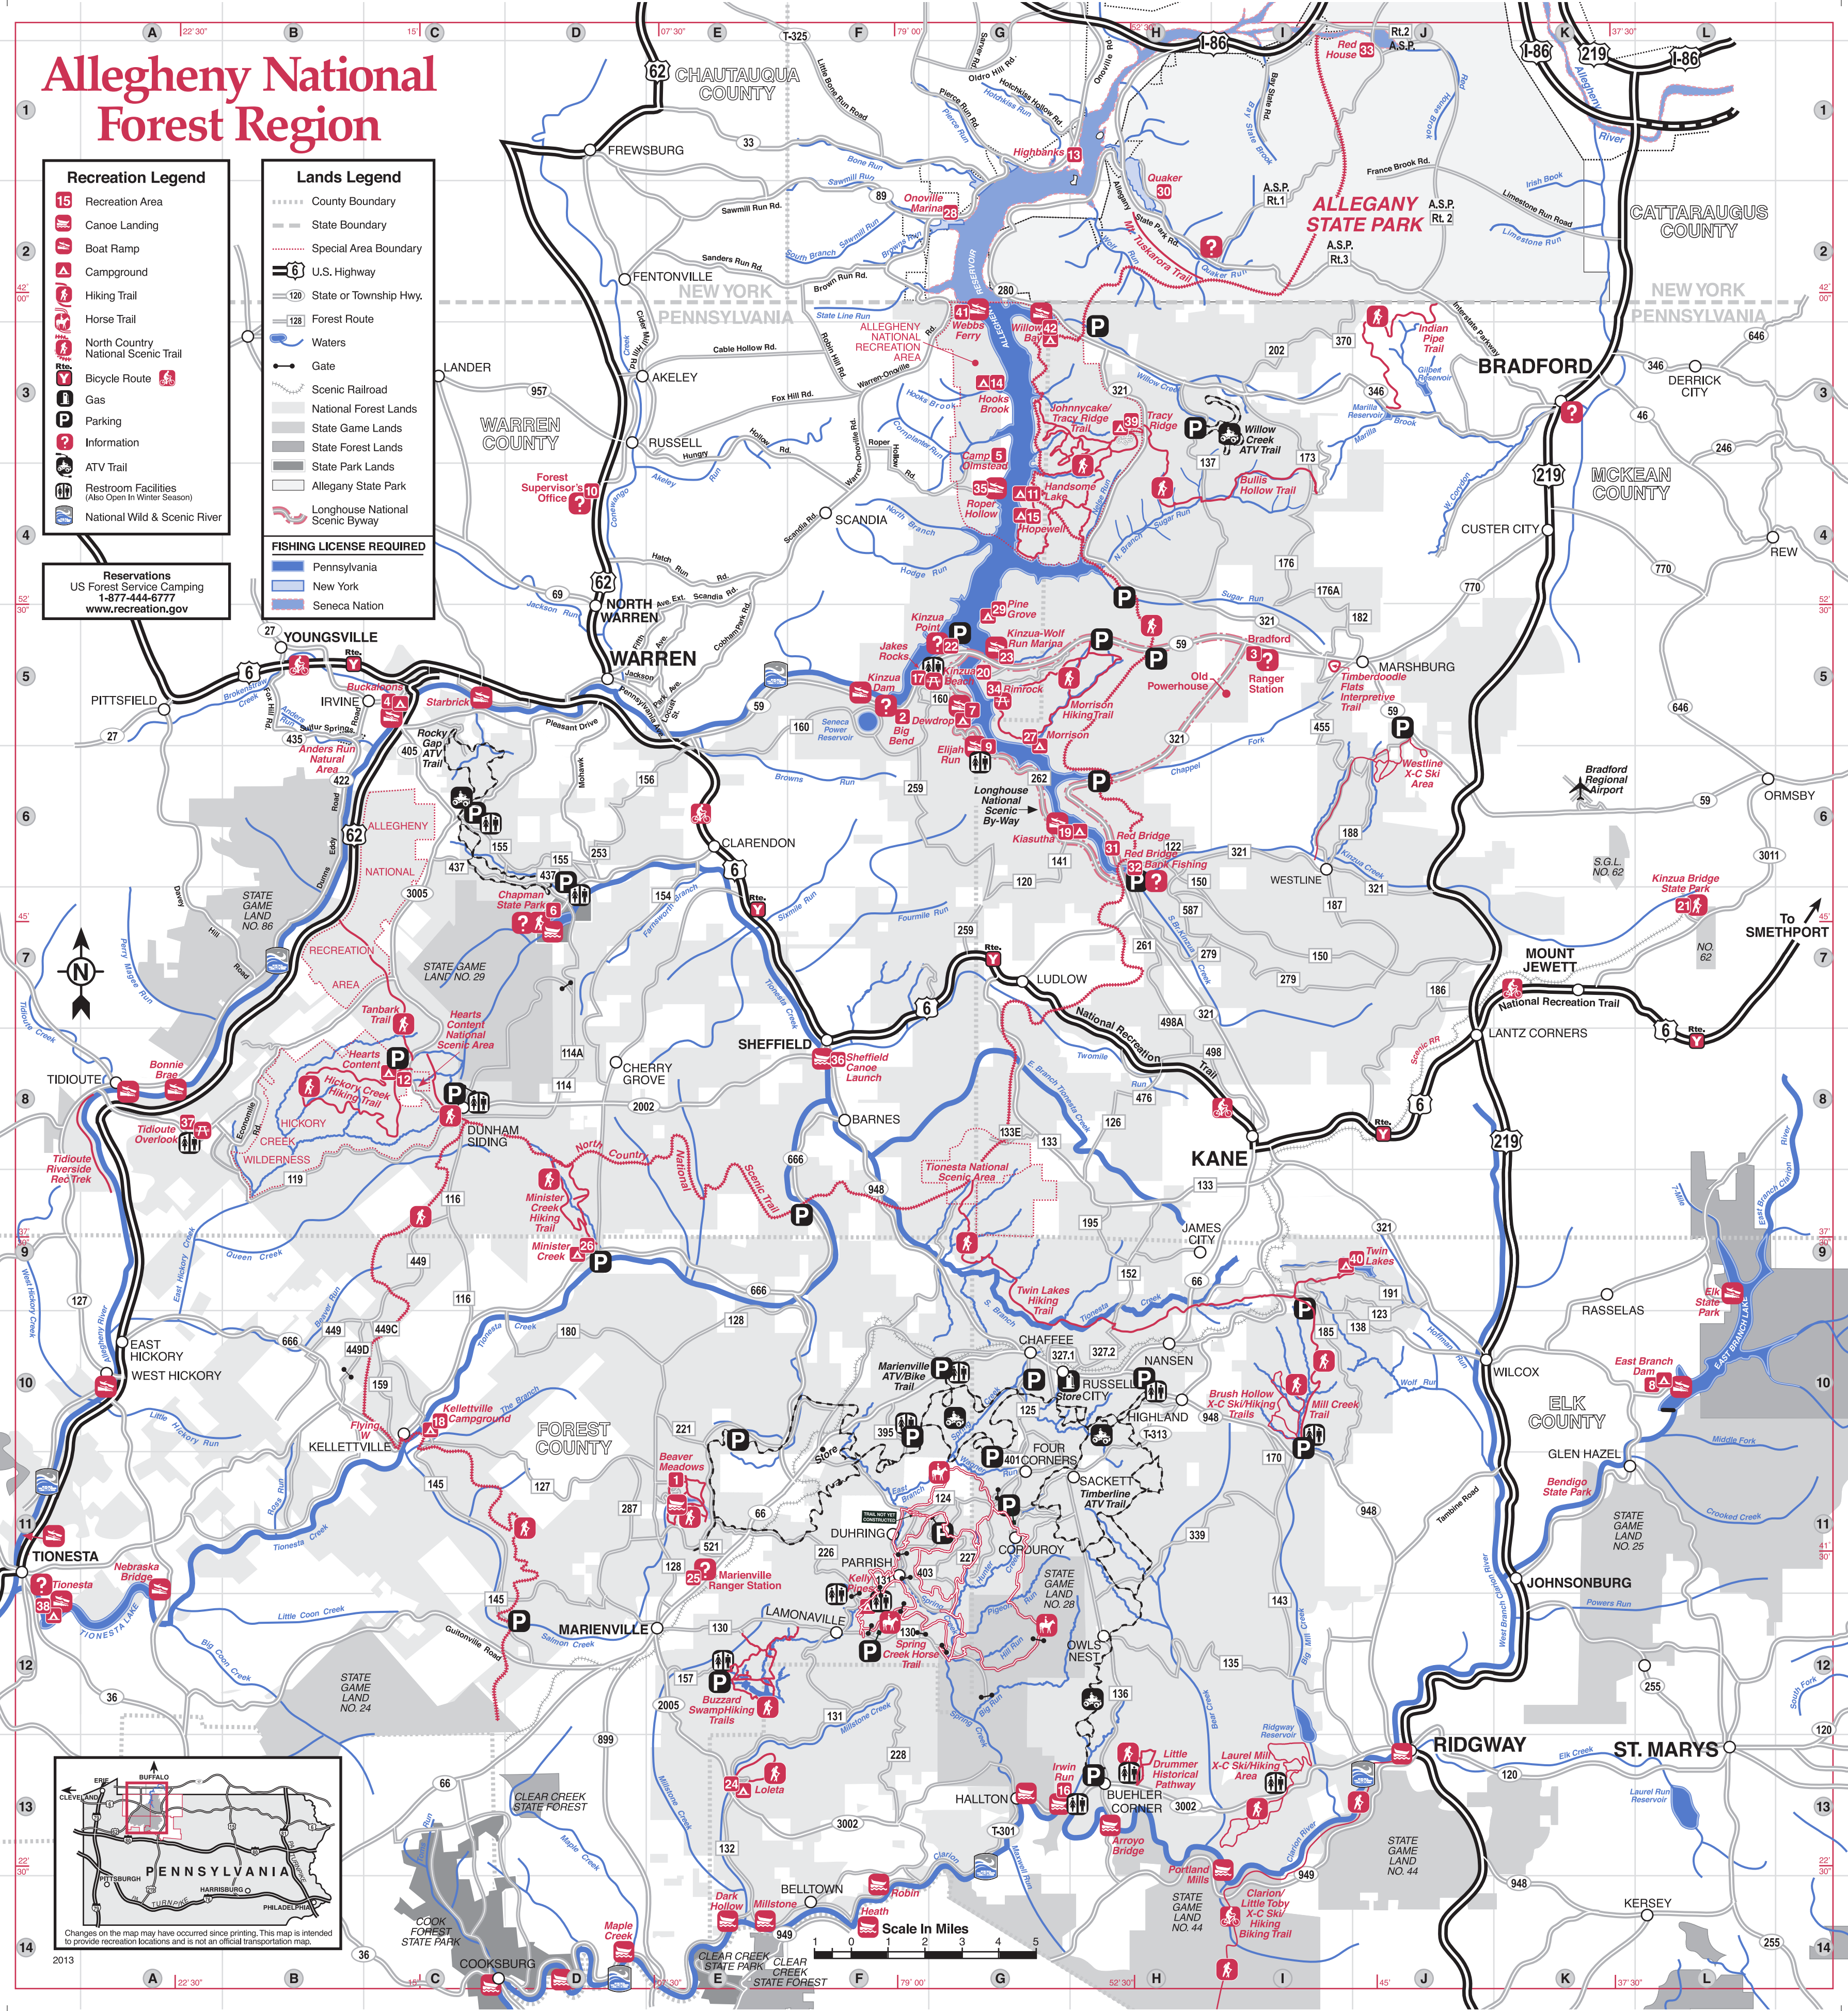

Allegheny National Forest Region

Recreation Legend

- Recreation Area
- Canoe Landing
- Boat Ramp
- Campground
- Hiking Trail
- Horse Trail
- North Country National Scenic Trail
- Bicycle Route
- Gas
- Parking
- Information
- ATV Trail
- Restroom Facilities (Also Open in Winter Season)
- National Wild & Scenic River

Reservations
 US Forest Service Camping
 1-877-444-6777
www.recreation.gov

Lands Legend

- County Boundary
- State Boundary
- Special Area Boundary
- U.S. Highway
- State or Township Hwy.
- Forest Route
- Waters
- Gate
- Scenic Railroad
- National Forest Lands
- State Game Lands
- State Forest Lands
- State Park Lands
- Allegheny State Park
- Longhouse National Scenic Byway

FISHING LICENSE REQUIRED

- Pennsylvania
- New York
- Seneca Nation

Changes on the map may have occurred since printing. This map is intended to provide recreation locations and is not an official transportation map.